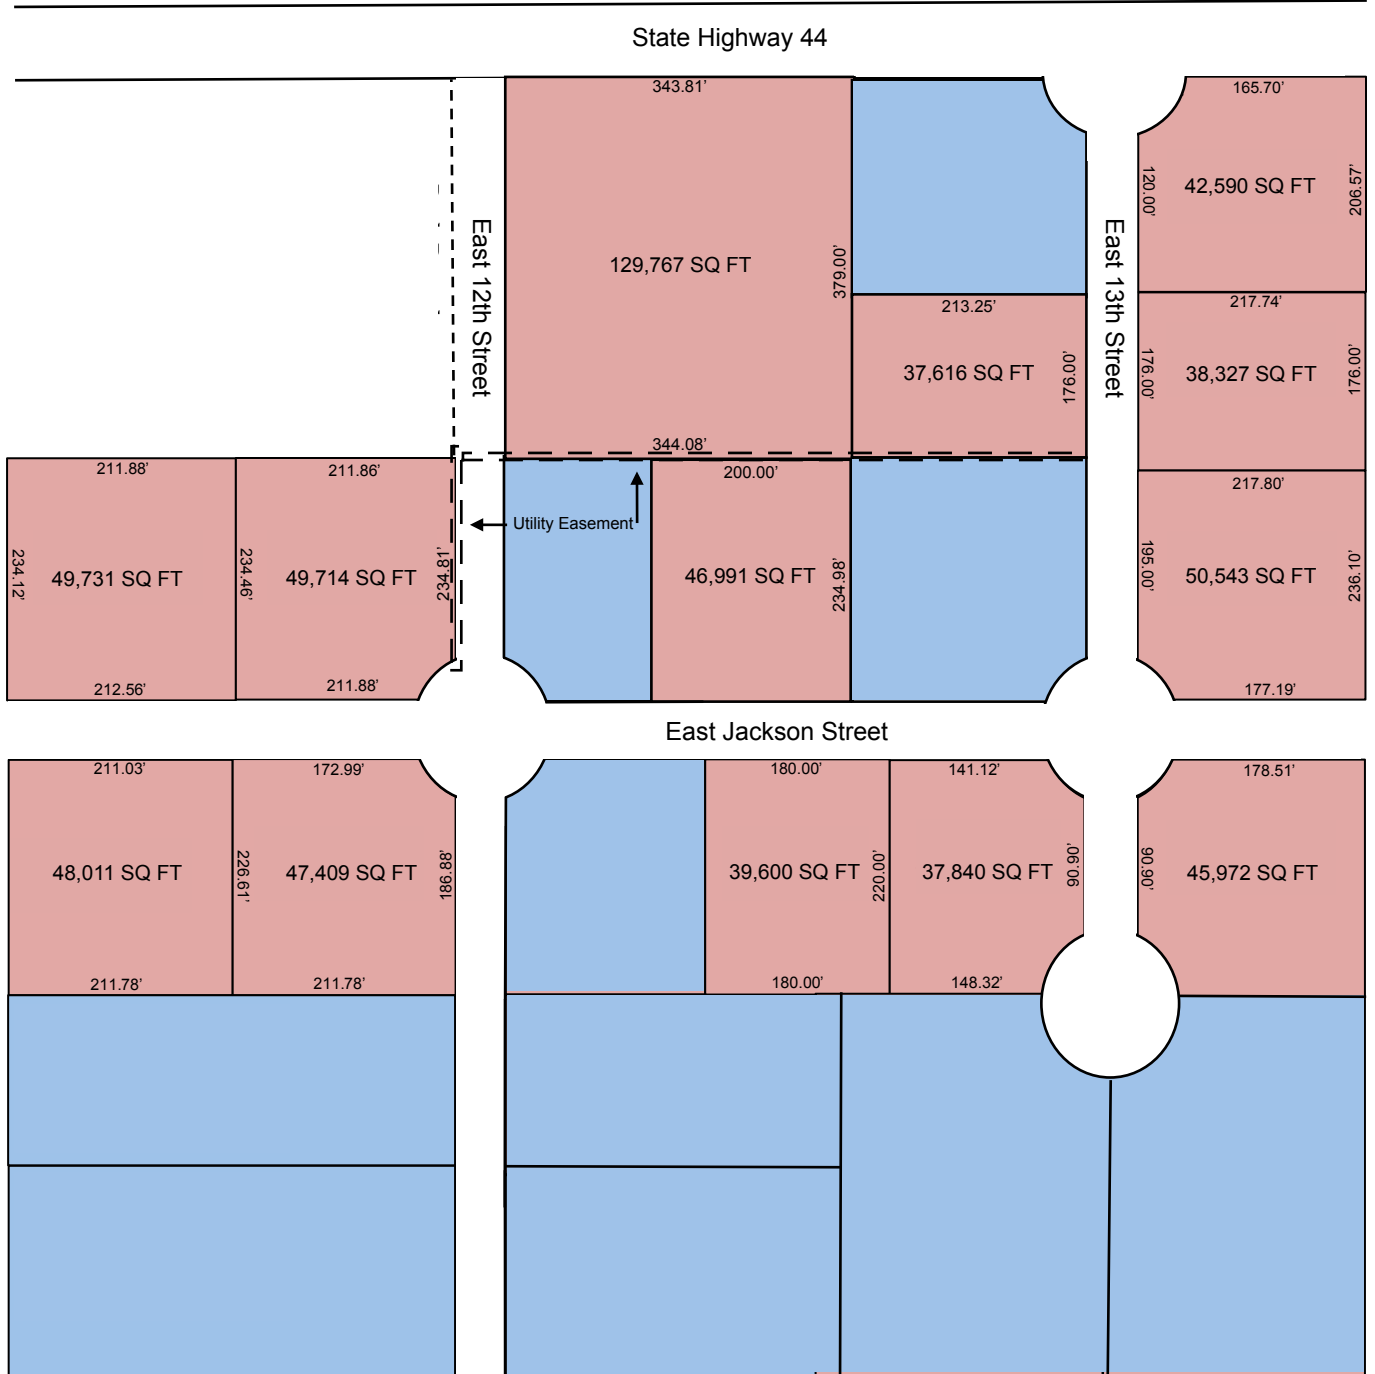

Rosehill Business Park  
 Panora, Guthrie County, Iowa  
 Panora Communications Cooperative

 Available Sites