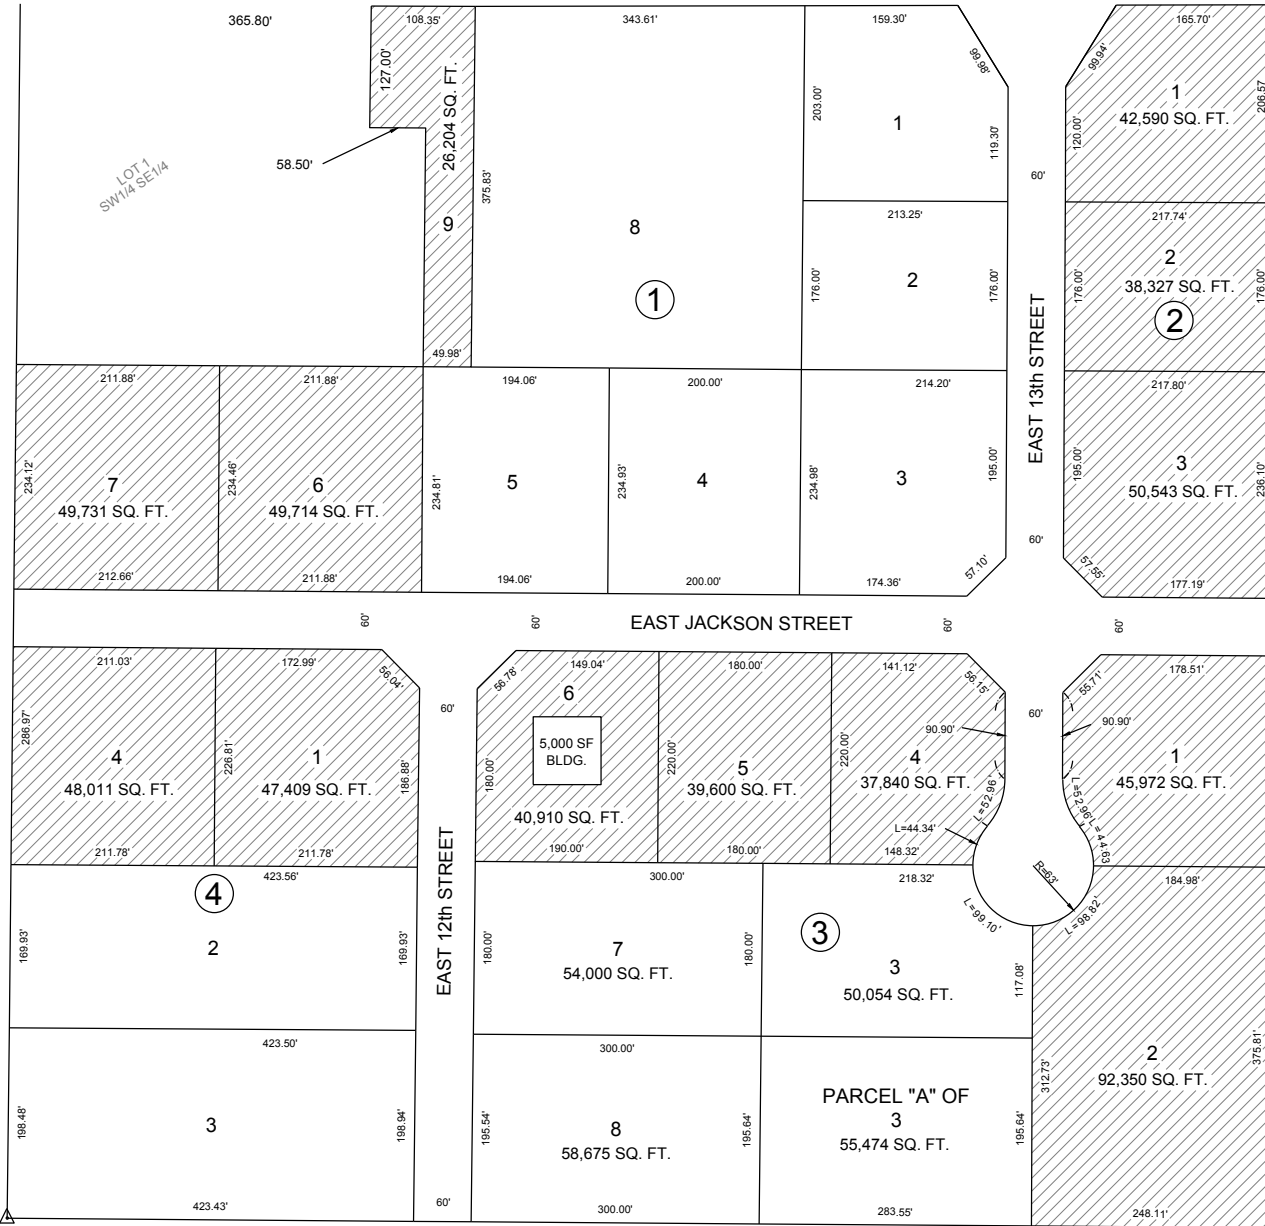

Panora Telco Business Park Panora, Guthrie County, Iowa

IA HWY NO. 44

LEGEND

LOTS FOR SALE

BOLTON & MENK, INC.

Consulting Engineers & Surveyors
300 W. MCKINLEY ST., P.O. BOX 68 - JEFFERSON, IOWA 50129
Phone: (515)-386-4101 Email: Jefferson@bolton-menk.com
www.bolton-menk.com